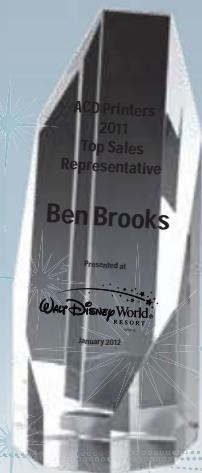

Awards

Optic Crystal Award

DCG035
Beautiful, light catching optic Crystal Award.
2 3/8" x 4 1/4" x 2 3/8".