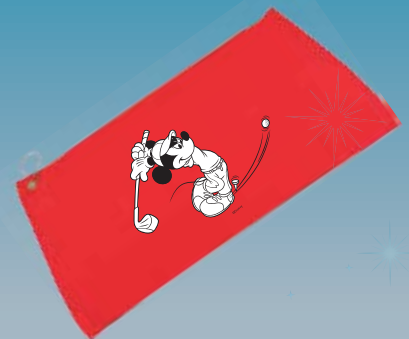

Apparel

Comfort T-Shirt

DCG017

Heavyweight 5.6 oz poly/cotton blended t-shirt, seamless for comfort.

Pro Style Cap

DCG020

Six Panel, precurved visor, adjustable self-material velcro closure. 100% cotton Twill.

Men's and Ladies' Performance Polo Shirt

DCG018 Men's; DCG019 Ladies' Solid Pique, moisture wicking, anti-bacterial. Easy Care.

What Will You Celebrate?

Camp Shirts

DC020 Men's Blue
DC021 Men's Birch
DC026 Ladies' Blue
DC027 Ladies' Birch

Golf

Golf Classic Bag Tag

DCG021

Easy identification for your next convention or outing.

Golf Towel

DCG023

Hemmed towel. Ships with grommet and hook assembled. 11" x 18".

Golf Personal Caddy