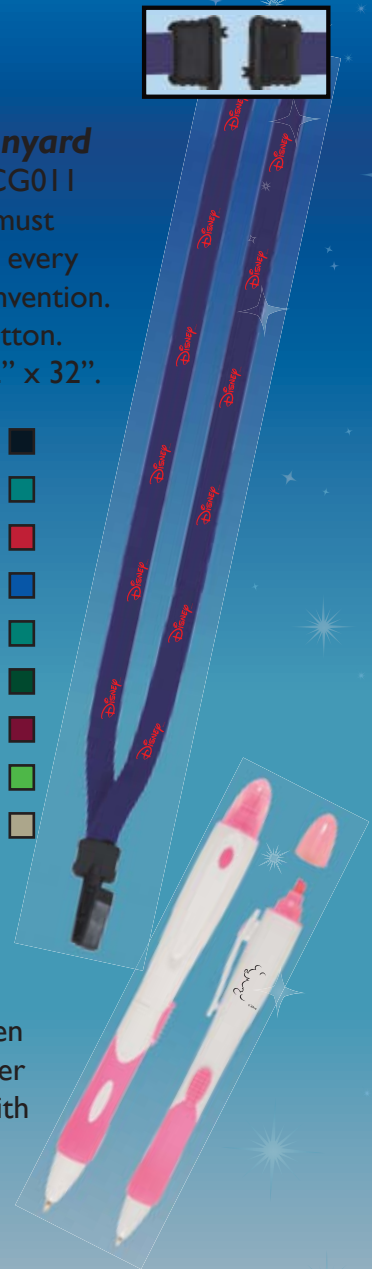

Adhesive Note Cube DCG010

550 sheets with sheet imprint AND 1-4 side imprints.
2 3/4" Square.

**Lanyard
DCG011**
A must for every convention.
Cotton.
1/2" x 32".